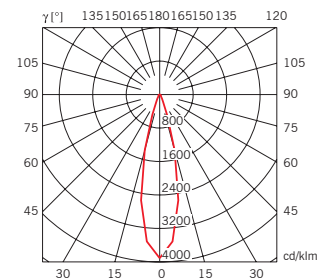

accessories included

notes

accessories not included

See next page