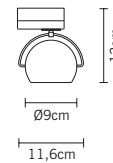

Beluga Colour

D57 J07 31

Marc Sadler

8 800 301-72-50
<http://lampshopping.ru>

Adjustable varnished 24% lead crystal blue painted diffuser.
Polished chromium-plated metal structure.

tipology

suggested bulb and options (n.i.)

A11103C20

GU10

1x75W

HAGS

25°

η 98,00%

A11105C01

GU10

1x5.5W

HAGS

25°

η 98,00%

volume - weight

0,004 m³ - 1,00 Kg

technical information

IP20

24% PbO