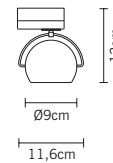

Beluga Colour

D57 J07 41

Marc Sadler

8 800 301-72-50
<http://lampshopping.ru>

Adjustable varnished 24% lead crystal coper painted diffuser.
Polished chromium-plated metal structure.

tipology

suggested bulb and options (n.i.)

A11103C20

GU10

1x75W

HAGS

25°

η 98,00%

A11105C01

GU10

1x5.5W

HAGS

25°

η 98,00%

volume - weight

0,004 m³ - 1,00 Kg

technical information

IP20

24% PbO