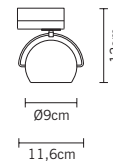

Beluga Colour

D57 J07 43

Marc Sadler

8 800 301-72-50
<http://lampshopping.ru>

Adjustable varnished 24% lead crystal green painted diffuser.
Polished chromium-plated metal structure.

tipology

suggested bulb and options (n.i.)

A11103C20

GU10

1x75W

HAGS

25°

η 98,00%

A11105C01

GU10

1x5.5W

HAGS

25°

η 98,00%

volume - weight

0,004 m³ - 1,00 Kg

technical information

IP20

24% PbO