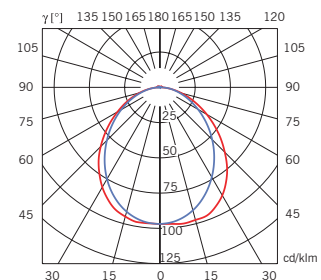

Zen D67 L03

Pamio Design

8 800 301-72-50
<http://lampshopping.ru>

Modular lighting system for false ceiling. It consists of the aluminum modular box and of the lighting device. Polymethylmethacrylate diffuser for fluorescent bulbs.

tipology

suggested bulb and options (n.i.)

A11602C10

2G11
1x55W
FSD

η 42,50%

volume - weight

0,025 m³ - 4,30 Kg

technical information

accessories included

notes

accessories not included

See next page