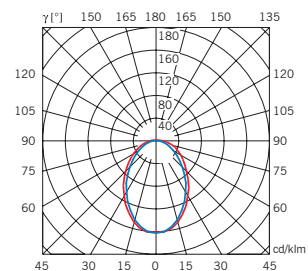

Zen D67 L11

Pamio Design

8 800 301-72-50
<http://lampshopping.ru>

Modular lighting system for false ceiling. It consists of the aluminum modular box and of the lighting device. Polymethylmethacrylate diffuser for fluorescent bulbs.

tipology

suggested bulb and options (n.i.)

A12001C10
G24q-3
2x26W
FSD

volume - weight

0,008 m³ - 1,10 Kg

technical information

IP20

accessories included

notes

accessories not included

See next page