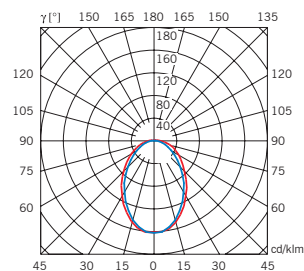

Zen D67 L21

Pamio Design

8 800 301-72-50
<http://lampshopping.ru>

Modular lighting system for false ceiling. It consists of the aluminum modular box and of the lighting device. Polymethylmethacrylate diffuser for fluorescent bulbs.

tipology

suggested bulb and options (n.i.)

A11801C10
G24q-3
2x26W
FSD

volume - weight

0,008 m³ - 1,50 Kg

technical information

accessories included

notes

accessories not included

See next page