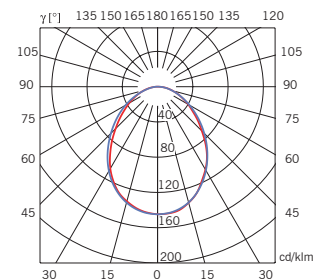

Zen D67 L22

Pamio Design

8 800 301-72-50
<http://lampshopping.ru>

Modular lighting system for false ceiling. It consists of the aluminum modular box and of the lighting device. Polymethylmethacrylate diffuser for fluorescent bulbs.

tipology

suggested bulb and options (n.i.)

A11601C10
2G11
1x36W
FSD

η 42,50%

volume - weight

0,019 m³ - 3,70 Kg

technical information

accessories included

notes

accessories not included

See next page