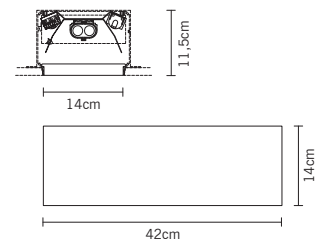

Zen D67 L22

Pamio Design

8 800 301-72-50
<http://lampshopping.ru>

Modular lighting system for false ceiling. It consists of the aluminum modular box and of the lighting device. Polymethylmethacrylate diffuser for fluorescent bulbs.

tipology

suggested bulb and options (n.i.)

A11601C10
2G11
1x36W
FSD

η 42,50%

volume - weight

0,019 m³ - 3,70 Kg

technical information

accessories included

notes

accessories not included

See next page