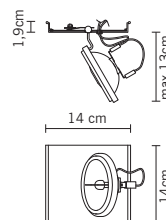

Zen D67 L25

Pamio Design

8 800 301-72-50
<http://lampshopping.ru>

tipology

suggested bulb and options (n.i.)

A10602C06
G53
1x100W
HMGS
45°
 η 100,00%

volume - weight

0,008 m³ - 0,30 Kg

technical information

accessories included

notes

accessories not included

See next page