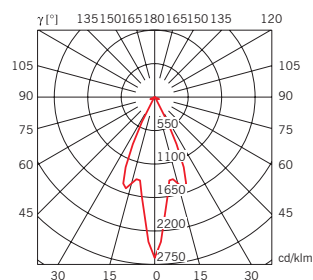

Zen D67 L25

Pamio Design

8 800 301-72-50
<http://lampshopping.ru>

tipology

suggested bulb and options (n.i.)

A10602C06
G53
1x100W
HMGS
45°
 η 100,00%

volume - weight

0,008 m³ - 0,30 Kg

technical information

accessories included

notes

accessories not included

See next page