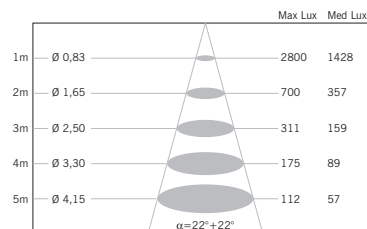

Zen D67 L25

Pamio Design

8 800 301-72-50
<http://lampshopping.ru>

tipology

suggested bulb and options (n.i.)

A10602C06
G53
1x100W
HMGS
45°
 η 100,00%

volume - weight

0,008 m³ - 0,30 Kg

technical information

accessories included

notes

accessories not included

See next page