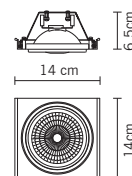

Zen D67 L26

Pamio Design

8 800 301-72-50
<http://lampshopping.ru>

tipology

suggested bulb and options (n.i.)

A10602C06

G53

1x100W

HMGS

45°

η 100,00%

volume - weight

0,008 m³ - 0,30 Kg

technical information

accessories included

notes

accessories not included

See next page