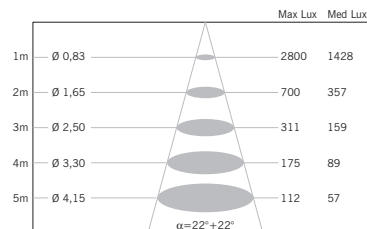

technical information

accessories included

notes

accessories not included

See next page