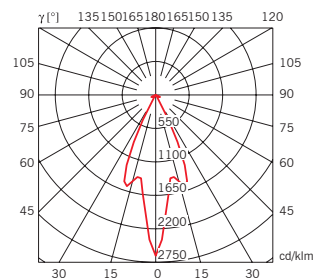

technical information

accessories included

notes

accessories not included

See next page