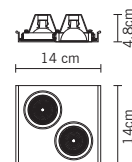

notes

accessories not included

See next page