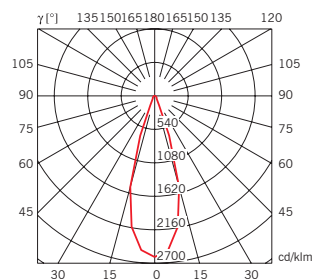

notes

accessories not included

See next page