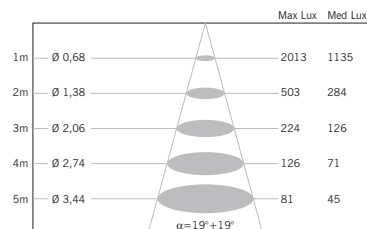

notes

accessories not included

See next page