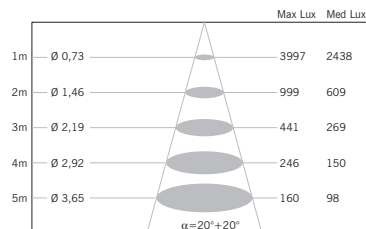

technical information

accessories included

notes

accessories not included

See next page