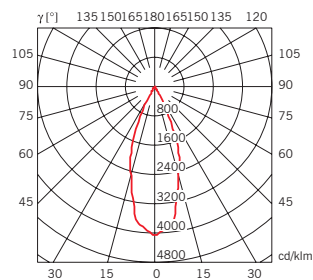

technical information

accessories included

notes

accessories not included

See next page