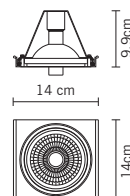

Zen D67 L34

Pamio Design

8 800 301-72-50
<http://lampshopping.ru>

tipology

suggested bulb and options (n.i.)

A12701C01

GX8,5

1x35W

MR

40°

η 100,00%

volume - weight

0,008 m³ - 0,40 Kg

technical information

accessories included

notes

accessories not included

See next page