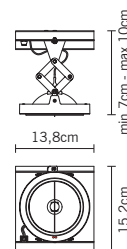

technical information

accessories included

notes

accessories not included

A22102 Electronic transformer 100W 230/12V (min 35W-max 100W) (max 1 spot)
A22201 Electronic transformer 150W 230/12V (min 75W-max 150W) (max 1 spot)
A22202 Electronic transformer 200W 230/12V (min 100W-max 200W) (max 1 spot)
See next page

Moduli neri *Black modules*

D67 M31
14x14 cm

D67 M32
28x14 cm

D67 M33
42x14 cm

D67 M34
56x14 cm

Esempi di applicazioni *Application examples*

14x14 cm

28x14 cm

42x14 cm

56x14 cm

70x14 cm

84x14 cm

Zen D67 Blocchi Luce *Lighting devices*

Blocchi Luce con lampade direzionabili *Lighting device with adjustable bulbs*

D67 L25
14x14 cm

D67 L26
14x14 cm