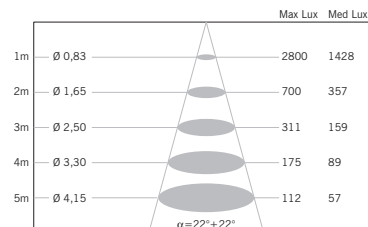

Zen D67 L37 02

Pamio Design

8 800 301-72-50
<http://lampshopping.ru>

tipology

suggested bulb and options (n.i.)

A10602C06
G53
1x100W
HMGS
45°
 η 100,00%

volume - weight

0,008 m³ - 0,30 Kg

technical information

accessories included

notes

accessories not included

A22102 Electronic transformer 100W 230/12V (min 35W-max 100W) (max 1 spot)
A22201 Electronic transformer 150W 230/12V (min 75W-max 150W) (max 1 spot)
A22202 Electronic transformer 200W 230/12V (min 100W-max 200W) (max 1 spot)
See next page