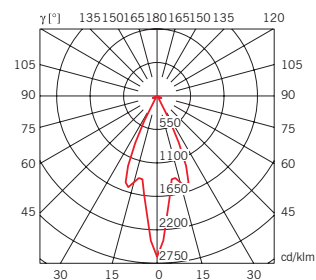

Zen D67 L37 02

Pamio Design

8 800 301-72-50
<http://lampshopping.ru>

tipology

suggested bulb and options (n.i.)

A10602C06
G53
1x100W
HMGS
45°
 η 100,00%

volume - weight

0,008 m³ - 0,30 Kg

technical information

accessories included

notes

accessories not included

A22102 Electronic transformer 100W 230/12V (min 35W-max 100W) (max 1 spot)
A22201 Electronic transformer 150W 230/12V (min 75W-max 150W) (max 1 spot)
A22202 Electronic transformer 200W 230/12V (min 100W-max 200W) (max 1 spot)
See next page