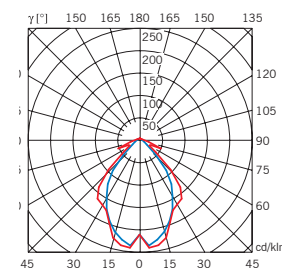

Zen D67 L49

Pamio Design

8 800 301-72-50
<http://lampshopping.ru>

Modular lighting system for false ceiling. It consists of the aluminum modular box and of the lighting device. Darklight optics version.

tipology

suggested bulb and options (n.i.)

A12001C10
G24q-3
2x26W
FSD

volume - weight

0,008 m³ - 1,00 Kg

technical information

IP20

accessories included

notes

accessories not included

See next page