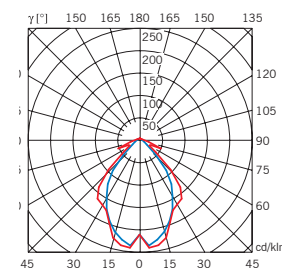

Zen D67 L51

Pamio Design

8 800 301-72-50
<http://lampshopping.ru>

Modular lighting system for false ceiling. It consists of the aluminum modular box and of the lighting device. Darklight optics version.

tipology

suggested bulb and options (n.i.)

A12001C10
G24q-3
2x26W
FSD

volume - weight

0,008 m³ - 1,10 Kg

technical information

accessories included

notes

accessories not included

See next page