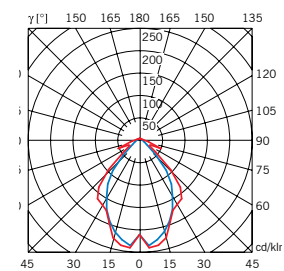

Zen D67 L53

Pamio Design

8 800 301-72-50
<http://lampshopping.ru>

Modular lighting system for false ceiling. It consists of the aluminum modular box and of the lighting device. Darklight optics version.

tipology

suggested bulb and options (n.i.)

A11801C10
G24q-3
2x26W
FSD

volume - weight

0,008 m³ - 1,50 Kg

technical information

IP20

accessories included

notes

accessories not included

See next page