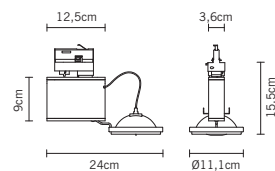

η 100,00%

volume - weight

0,005 m³ - 1,20 Kg

technical information

accessories included

notes

accessories not included

See next page