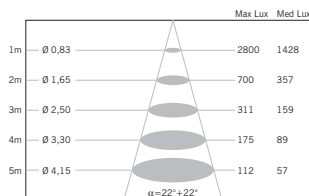

η 100,00%

volume - weight

0,005 m³ - 1,20 Kg

technical information

accessories included

notes

accessories not included

See next page