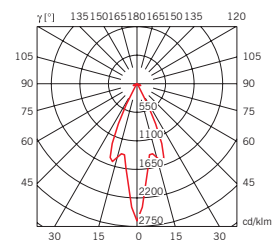

η 100,00%

volume - weight

0,005 m³ - 1,20 Kg

technical information

accessories included

notes

accessories not included

See next page