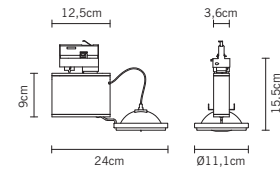

η 100,00%

volume - weight

0,005 m³ - 1,20 Kg

technical information

accessories included

notes

accessories not included

See next page