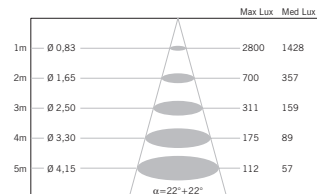

η 100,00%

volume - weight

0,005 m³ - 1,20 Kg

technical information

accessories included

notes

accessories not included

See next page