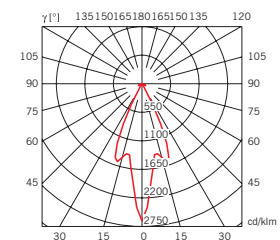

η 100,00%

volume - weight

0,005 m³ - 1,20 Kg

technical information

accessories included

notes

accessories not included

See next page