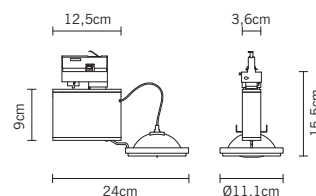

Orbis

D70 J01 15

Prospero Rasulo

8 800 301-72-50
<http://lampshopping.ru>

Polished aluminium shiny structure.

tipology

suggested bulb and options (n.i.)

A10602C06
G53
1x100W
HMGS

η 100,00%

volume - weight

0,005 m³ - 1,20 Kg

technical information

accessories included

ELECTRONIC TRANSFORMER

notes

accessories not included

See next page