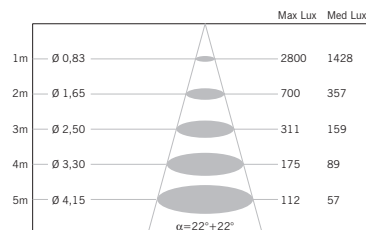

Orbis

D70 J01 15

Prospero Rasulo

8 800 301-72-50
<http://lampshopping.ru>

Polished aluminium shiny structure.

tipology

suggested bulb and options (n.i.)

A10602C06
G53
1x100W
HMGS

η 100,00%

volume - weight

0,005 m³ - 1,20 Kg

technical information

accessories included

ELECTRONIC TRANSFORMER

notes

accessories not included

See next page