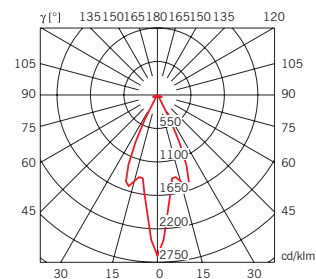

Orbis

D70 J01 15

Prospero Rasulo

8 800 301-72-50
<http://lampshopping.ru>

Polished aluminium shiny structure.

tipology

suggested bulb and options (n.i.)

A10602C06
G53
1x100W
HMGS

η 100,00%

volume - weight

0,005 m³ - 1,20 Kg

technical information

accessories included

ELECTRONIC TRANSFORMER

notes

accessories not included

See next page