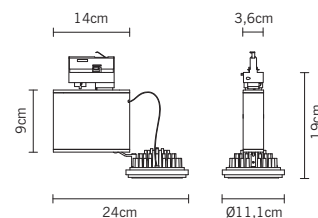

Orbis

D70 J03 01

Prospero Rasulo

8 800 301-72-50
<http://lampshopping.ru>

White varnished aluminium structure.

tipology

bulb included

LED 500mA
9x2W-25°
WHITE 3000K
1000 lm
Cri 80

LED

volume - weight

0,012 m³ - 1,30 Kg

technical information

IP20

360°
ADJUSTABLE
SYSTEM

accessories included

ELECTRONIC
BALLAST

notes

accessories not included

See next page