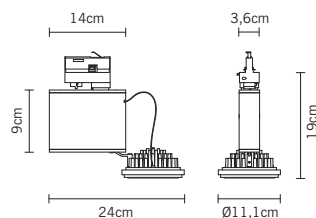

Orbis

D70 J03 02

Prospero Rasulo

8 800 301-72-50
<http://lampshopping.ru>

Black varnished aluminium structure.

tipology

bulb included

LED 500mA
9x2W-25°
WHITE 3000K
1000 lm
Cri 80

LED

volume - weight

0,012 m³ - 1,30 Kg

technical information

IP20

360°
ADJUSTABLE
SYSTEM

accessories included

ELECTRONIC
BALLAST

notes

accessories not included

See next page