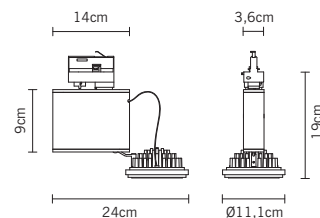

Orbis D70 J03 15

Prospero Rasulo

8 800 301-72-50
<http://lampshopping.ru>

Polished aluminium shiny structure.

tipology

bulb included

LED 500mA
9x2W-25°
WHITE 3000K
1000 lm
Cri 80

LED

volume - weight

0,012 m³ - 1,30 Kg

technical information

IP20

360°
ADJUSTABLE
SYSTEM

accessories included

ELECTRONIC
BALLAST

notes

accessories not included

See next page