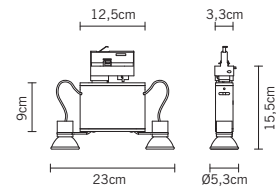

Orbis D70 J05 01

Prospero Rasulo

8 800 301-72-50
<http://lampshopping.ru>

White varnished aluminium structure.

tipology

suggested bulb and options (n.i.)

A10704C10	A10706C01
GU5,3	GU5,3
2x50W	2x10W
HRGS	
38°	
η 100,00%	

volume - weight

0,005 m³ - 1,20 Kg

technical information

accessories included

notes

accessories not included

See next page