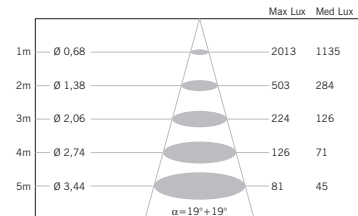

Orbis D70 J05 01

Prospero Rasulo

8 800 301-72-50
<http://lampshopping.ru>

White varnished aluminium structure.

tipology

suggested bulb and options (n.i.)

A10704C10	A10706C01
GU5,3	GU5,3
2x50W	2x10W
HRGS	
38°	
η 100,00%	

volume - weight

0,005 m³ - 1,20 Kg

technical information

accessories included

notes

accessories not included

See next page