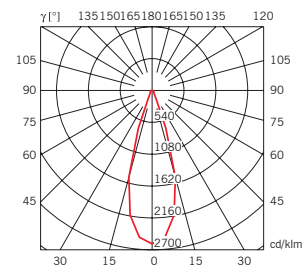

Orbis D70 J05 01

Prospero Rasulo

8 800 301-72-50
<http://lampshopping.ru>

White varnished aluminium structure.

tipology

suggested bulb and options (n.i.)

A10704C10	A10706C01
GU5,3	GU5,3
2x50W	2x10W
HRGS	
38°	
η 100,00%	

volume - weight

0,005 m³ - 1,20 Kg

technical information

accessories included

notes

accessories not included

See next page