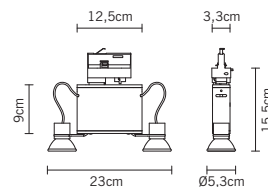

Orbis

D70 J05 02

Prospero Rasulo

8 800 301-72-50
<http://lampshopping.ru>

Black varnished aluminium structure.

tipology

suggested bulb and options (n.i.)

A10704C10	A10706C01
GU5,3	GU5,3
2x50W	2x10W
HRGS	
38°	
η 100,00%	

volume - weight

0,005 m³ - 1,20 Kg

technical information

accessories included

notes

accessories not included

See next page