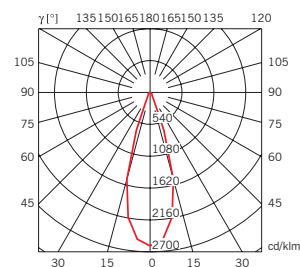

Orbis

D70 J05 02

Prospero Rasulo

8 800 301-72-50
<http://lampshopping.ru>

Black varnished aluminium structure.

tipology

suggested bulb and options (n.i.)

A10704C10	A10706C01
GU5,3	GU5,3
2x50W	2x10W
HRGS	
38°	
η 100,00%	

volume - weight

0,005 m³ - 1,20 Kg

technical information

accessories included

notes

accessories not included

See next page