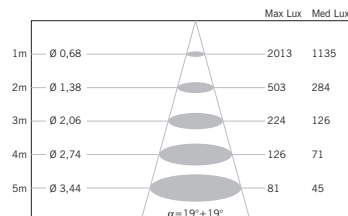

Orbis

D70 J05 02

Prospero Rasulo

8 800 301-72-50
<http://lampshopping.ru>

Black varnished aluminium structure.

tipology

suggested bulb and options (n.i.)

A10704C10	A10706C01
GU5,3	GU5,3
2x50W	2x10W
HRGS	
38°	
η 100,00%	

volume - weight

0,005 m³ - 1,20 Kg

technical information

accessories included

notes

accessories not included

See next page