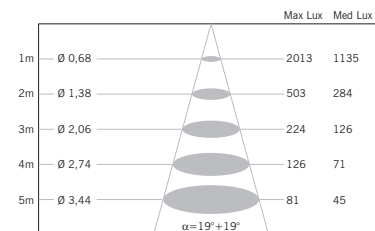

Orbis D70 J05 15

Prospero Rasulo

8 800 301-72-50
<http://lampshopping.ru>

Polished aluminium shiny structure.

tipology

suggested bulb and options (n.i.)

A10704C10	A10706C01
GU5,3	GU5,3
2x50W	2x10W
HRGS	
38°	
η 100,00%	

volume - weight

0,005 m³ - 1,20 Kg

technical information

accessories included

notes

accessories not included

See next page