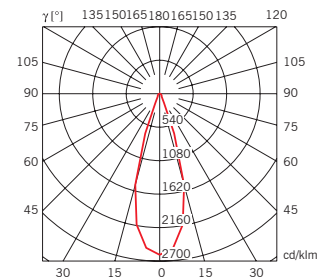

Orbis D70 J05 15

Prospero Rasulo

8 800 301-72-50
<http://lampshopping.ru>

Polished aluminium shiny structure.

tipology

suggested bulb and options (n.i.)

A10704C10	A10706C01
GU5,3	GU5,3
2x50W	2x10W
HRGS	
38°	
η 100,00%	

volume - weight

0,005 m³ - 1,20 Kg

technical information

accessories included

notes

accessories not included

See next page