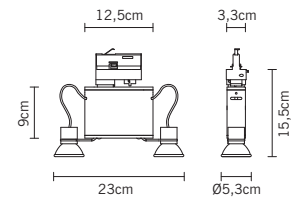

Orbis D70 J05 15

Prospero Rasulo

8 800 301-72-50
<http://lampshopping.ru>

Polished aluminium shiny structure.

tipology

suggested bulb and options (n.i.)

A10704C10	A10706C01
GU5,3	GU5,3
2x50W	2x10W
HRGS	
38°	
η 100,00%	

volume - weight

0,005 m³ - 1,20 Kg

technical information

accessories included

notes

accessories not included

See next page