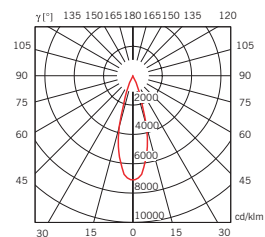

Orbis D70 J07 01

Prospero Rasulo

8 800 301-72-50
<http://lampshopping.ru>

White varnished aluminium structure.

tipology

suggested bulb and options (n.i.)

A12702C01

GX8,5
1x70W
MR

η 100,00%

volume - weight

0,012 m³ - 1,35 Kg

technical information

accessories included

notes

accessories not included

See next page