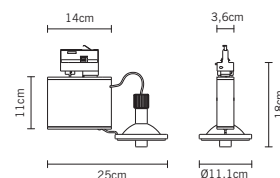

Orbis D70 J07 01

Prospero Rasulo

8 800 301-72-50
<http://lampshopping.ru>

White varnished aluminium structure.

tipology

suggested bulb and options (n.i.)

A12702C01

GX8,5
1x70W
MR

η 100,00%

volume - weight

0,012 m³ - 1,35 Kg

technical information

accessories included

notes

accessories not included

See next page