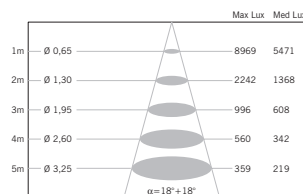

Orbis D70 J07 01

Prospero Rasulo

8 800 301-72-50
<http://lampshopping.ru>

White varnished aluminium structure.

tipology

suggested bulb and options (n.i.)

A12702C01

GX8,5
1x70W
MR

η 100,00%

volume - weight

0,012 m³ - 1,35 Kg

technical information

accessories included

notes

accessories not included

See next page