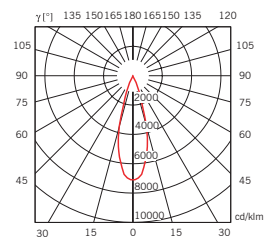

Orbis

D70 J07 02

Prospero Rasulo

8 800 301-72-50
<http://lampshopping.ru>

Black varnished aluminium structure.

tipology

suggested bulb and options (n.i.)

A12702C01

GX8,5
1x70W
MR

η 100,00%

volume - weight

0,012 m³ - 1,35 Kg

technical information

accessories included

notes

accessories not included

See next page