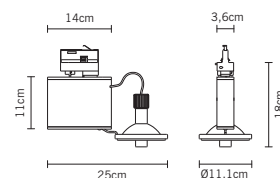

Orbis

D70 J07 02

Prospero Rasulo

8 800 301-72-50
<http://lampshopping.ru>

Black varnished aluminium structure.

tipology

suggested bulb and options (n.i.)

A12702C01

GX8,5
1x70W
MR

η 100,00%

volume - weight

0,012 m³ - 1,35 Kg

technical information

accessories included

notes

accessories not included

See next page