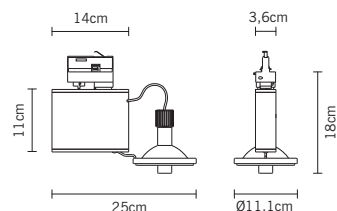

η 100,00%

volume - weight

0,012 m³ - 1,35 Kg

technical information

accessories included

notes

accessories not included

See next page