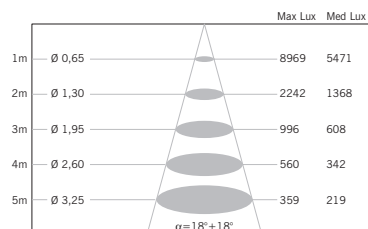

η 100,00%

volume - weight

0,012 m³ - 1,35 Kg

technical information

accessories included

notes

accessories not included

See next page