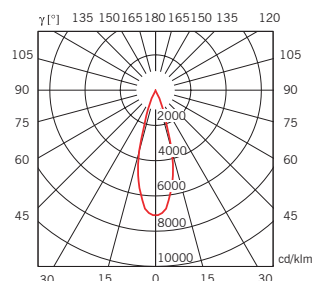

η 100,00%

volume - weight

0,012 m³ - 1,35 Kg

technical information

accessories included

notes

accessories not included

See next page