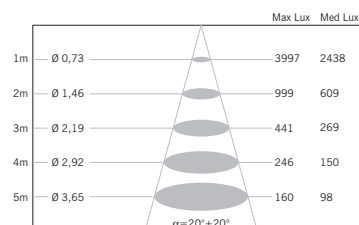

η 100,00%

volume - weight

0,012 m³ - 1,00 Kg

technical information

accessories included

notes

accessories not included

See next page