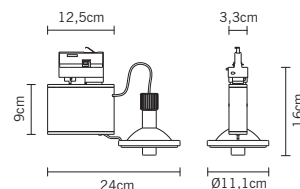

η 100,00%

volume - weight

0,012 m³ - 1,00 Kg

technical information

accessories included

notes

accessories not included

See next page