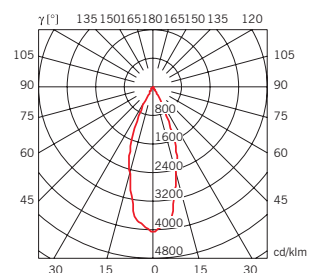

η 100,00%

volume - weight

0,012 m³ - 1,00 Kg

technical information

accessories included

notes

accessories not included

See next page