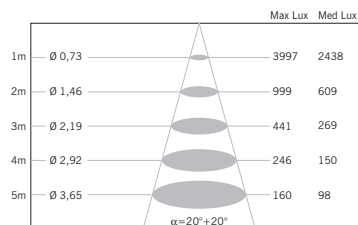

volume - weight

0,012 m³ - 1,00 Kg

technical information

accessories included

notes

accessories not included

See next page

Beluga D57 Binari tracks