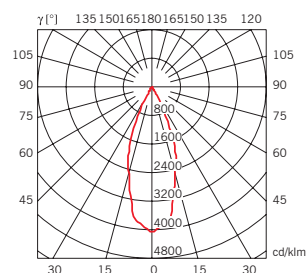

volume - weight

0,012 m³ - 1,00 Kg

technical information

accessories included

notes

accessories not included

See next page

Beluga D57 Binari tracks