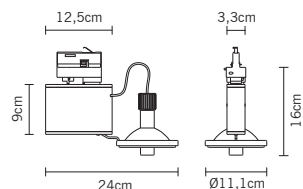

volume - weight

0,012 m³ - 1,00 Kg

technical information

accessories included

notes

accessories not included

See next page

Beluga D57 Binari tracks