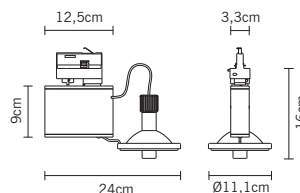

Orbis D70 J09 15

Prospero Rasulo

8 800 301-72-50
<http://lampshopping.ru>

Polished aluminium shiny structure.

tipology

suggested bulb and options (n.i.)

A12701C01
GX8,5
1x35W
MR

η 100,00%

volume - weight

0,012 m³ - 1,00 Kg

technical information

accessories included

notes

accessories not included

See next page