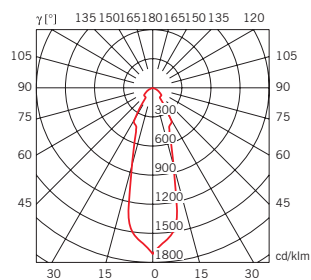

Max Lux	Med Lux
1m	Ø 0,54	3500	2107
2m	Ø 1,08	875	526
3m	Ø 1,62	390	234
4m	Ø 2,16	220	132
5m	Ø 2,70	140	84

$\alpha = 15^\circ + 15^\circ$