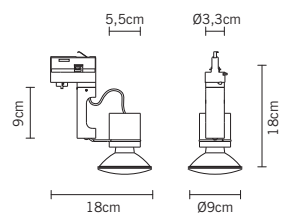

η 100,00%

volume - weight

0,005 m³ - 0,50 Kg

technical information

accessories included

notes

accessories not included

See next page