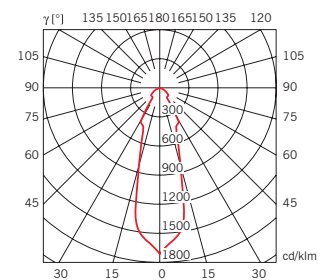

η 100,00%

volume - weight

0,005 m³ - 0,50 Kg

technical information

accessories included

notes

accessories not included

See next page