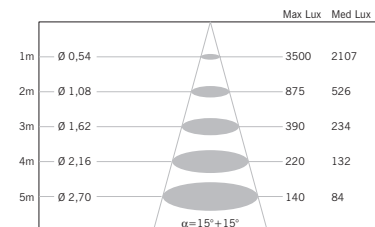

η 100,00%

volume - weight

0,005 m³ - 0,50 Kg

technical information

accessories included

notes

accessories not included

See next page