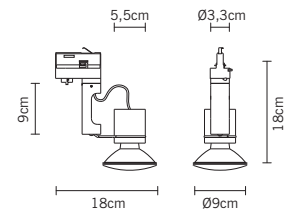

η 100,00%

volume - weight

0,005 m³ - 0,50 Kg

technical information

accessories included

notes

accessories not included

See next page