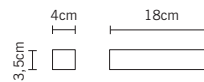

Bijou

D75 D11 01

Prospero Rasulo

8 800 301-72-50
<http://lampshopping.ru>

White painted metal structures.

tipology

suggested bulb and options (n.i.)

A11502C20

R7s
1x80W
HDG

volume - weight

0,003 m³ - 0,50 Kg

technical information

accessories included

notes

accessories not included