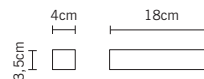

R7s
1x80W
HDG

volume - weight

0,003 m³ - 0,50 Kg

technical information

accessories included

notes

accessories not included