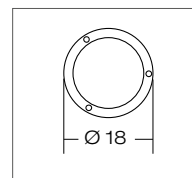

IP43

850°

**ELECTRIFICATION**

A+ ÷ E

BASE DIMENSIONS

Energy efficiency classes

sirio

Projectors