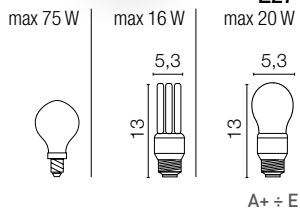

IP43

850°

**ELECTRIFICATION**

A+ ÷ E

BASE DIMENSIONS

Energy efficiency classes

sirio

Projectors