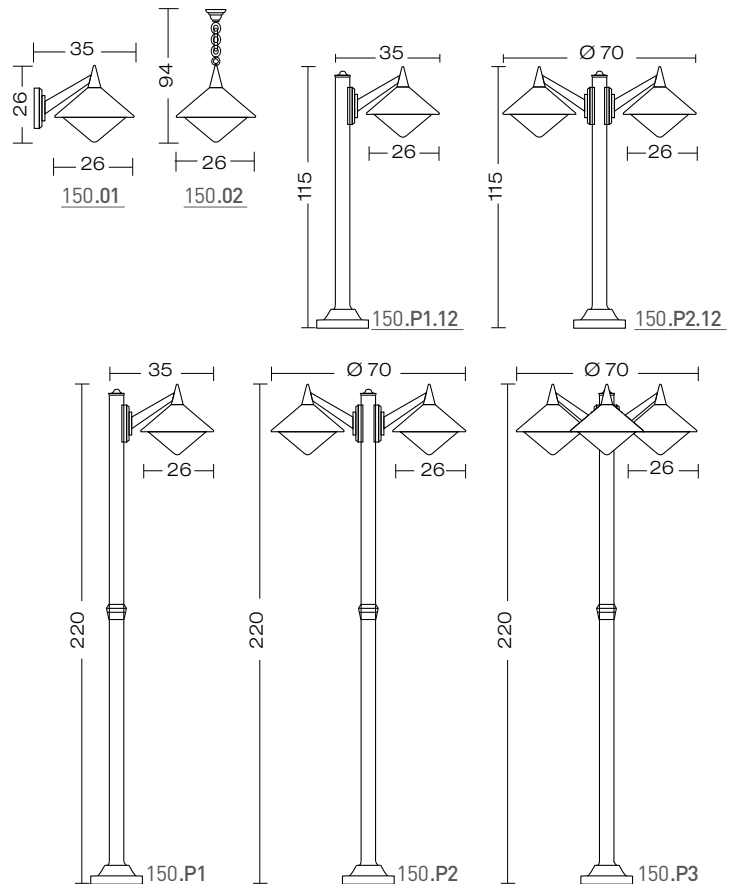

# sirio

example code:  
 | art. | finishing | size | colour |  
 150 . P1.12 bgg

art.  
**150**

172 | TRADITIONAL

**corpo alluminio pressofuso**  
 body in die casting aluminium  
 corps en aluminium moulé  
 sous pression  
 cuerpo aluminio inyectado  
 Körper aus Aluminium-  
 Druckguss

IP43

850°

**ELECTRIFICATION**

A+ ÷ E

BASE DIMENSIONS

Energy efficiency classes

sirio

Projectors