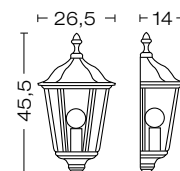

serie/series

rio

LED

powered by:
Vossloh 13W
AC direct connection
220/240V
Transformer not required

example code:
art. LED | diffuser | colour |
425 LV12 H B ngg
example copper top code:
art. finishing | electrification | colour |
425 A PL13 ngg

art.
425

204 | TRADITIONAL

corpo alluminio pressofuso
body in die casting aluminium
corps en aluminium moulé
sous pression
cuerpo aluminio inyectado
Körper aus Aluminium-
Druckguss

diffusore policarbonato
diffuser polycarbonate
diffuser polycarbonate
difusor policarbonato
Diffuser Polykarbonat

425LV12NB
425LV12HB

425ALV12NB
425ALV12HB

opale
opal
opale
ópal
opal
85°

LED
powered by
Vossloh 13W
AC direct connection
220/240V
Transformer not required

FOR TECHNICAL DETAILS VISIT
www.landa.it

IP44

TOP
FINISHING

code 425A....

articoli disponibili anche con
cappello in rame
the items are also available
with copper top
ces articles sont disponibles aussi
avec le chapeau en cuivre
piezas disponibles
también en cobre
Diese Artikel sind auch mit
Kupfer-Dach verfügbar

ELECTRIFICATION

LED

dettagli / details / details
detales / details:
p.A54 - A55

Energy efficiency classes

LV12NB
LED 1x13W
4000K
1160LM
Ra80

A++ ÷ A

LV12HB
LED 1x13W
3000K
1140LM
Ra80

A++ ÷ A