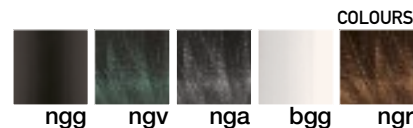

serie/series

rio

LED

powered by:
Vossloh 13W
AC direct connection
220/240V
Transformer not required

example code:
art. LED | diffuser | colour |
425 LV12 H B ngg
example copper top code:
art. finishing | electrification | colour |
425 A PL13 ngg

art.
425

204 | TRADITIONAL

corpo alluminio pressofuso
body in die casting aluminium
corps en aluminium moulé
sous pression
cuerpo aluminio inyectado
Körper aus Aluminium-
Druckguss

diffusore policarbonato
diffuser polycarbonate
diffuser polycarbonate
difusor policarbonato
Diffuser Polykarbonat

425LV12NB
425LV12HB

425ALV12NB
425ALV12HB

opale
opal
opale
ópal
opal
85°

LED
powered by
Vossloh 13W
AC direct connection
220/240V
Transformer not required

FOR TECHNICAL DETAILS VISIT
www.landa.it

IP44

TOP
FINISHING

code 425A....

articoli disponibili anche con
cappello in rame
the items are also available
with copper top
ces articles sont disponibles aussi
avec le chapeau en cuivre
piezas disponibles
también en cobre
Diese Artikel sind auch mit
Kupfer-Dach verfügbar

ELECTRIFICATION

LED

dettagli / details / details
detales / details:
p.A54 - A55

Energy efficiency classes

LV12NB
LED 1x13W
4000K
1160LM
Ra80

A++ ÷ A

LV12HB
LED 1x13W
3000K
1140LM
Ra80

A++ ÷ A