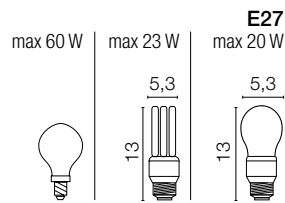

Anchor Bolt:
code **00APF6**

Accessories on request:

code **0404M004**
Single connection IP68

code **0404M003**
Loop in loop out IP68

A+ ÷ E

ELECTRIFICATION

Energy efficiency classes

serie/series