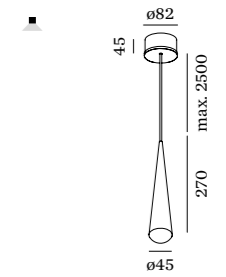

CONE

1.0

LED 8W | 220-240V | 50-60Hz
COB 3-step | incl. PS | phase-cut dim
aluminium powder coated | glass
chrome plated | glass

CE 0.55kg $\pm$ 960° IP20 $\pm$ 0.3 θ 136°

H

2700K | >80CRI | 480lm

200184W2

200184C2

200184B2