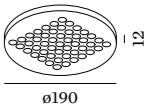

1.9

LED 14W | 220-240VAC | 50-60Hz
PCB3-step | incl. PS | phase-cut dim
Corian® glacier white | aluminium

CE 0.63kg ⊕ 960° IP20 ⤴0,3⤵

☐ 70
Ⓟ 68 Ⓩ 4-40