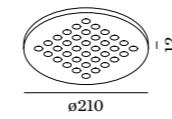

2.1

LED 12W | 220-240VAC | 50-60Hz
PCB3-step | incl. PS | phase-cut dim
Corian® glacier white | aluminium

CE 0.74 kg ± 960° IP20 $\approx 0,3\%$

☐ 70

⌚ 68   ⏏ 4-40