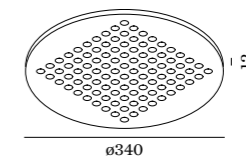

3.4

LED 20W | 220-240VAC | 50-60Hz
PCB3-step | incl. PS | phase-cut dim
Corian® glacier white | aluminium

CE 1.46 kg ± 960° IP20 $\approx 0,3\%$

☐ 70

⌚ 90   ⏏ 4-40

3000K | >85CRI | 2371lm

126774W4