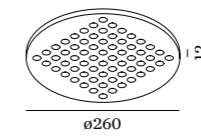

LED 12W | 220-240VAC | 50-60Hz
PCB3-step | incl. PS | phase-cut dim
Corian® glacier white | aluminium

CE 0.74 kg ± 960° IP20 $\approx 0,3\%$

☐ 70

⌚ 68 ⏏ 4-40

3000K | >85CRI | 1284lm

126574W4

2.6

LED 16W | 220-240VAC | 50-60Hz
PCB3-step | incl. PS | phase-cut dim
Corian® glacier white | aluminium

CE 0.99 kg ± 960° IP20 $\approx 0,3\%$

☐ 70

⌚ 90 ⏏ 4-40

3000K | >85CRI | 1820lm

126674W4

3.4

LED 20W | 220-240VAC | 50-60Hz
PCB3-step | incl. PS | phase-cut dim
Corian® glacier white | aluminium

CE 1.46 kg ± 960° IP20 $\approx 0,3\%$