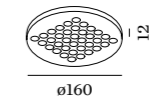

1.6

LED 12W | 220-240VAC | 50-60Hz
PCB3-step | incl. PS | phase-cut dim
Corian® glacier white | aluminium

CE 0.52kg ⊕ 960° IP20 ⤴0,3⤵

☐ 70
Ⓟ 68 Ⓩ 4-40