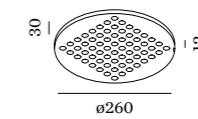

CORY

2.6

LED 16W | 220-240VAC | 50-60Hz
PCB 3-step | incl. PS | phase-cut dim
Corian® glacier white | aluminium

CE 0.99kg ± 960° IP20 (±0,3°)