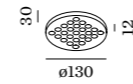

1.3

LED 8W | 220-240VAC | 50-60Hz
PCB3-step | incl. power supply
Corian® glacier white | aluminium

CE 0.47kg ± 960° IP20 (0,3°)