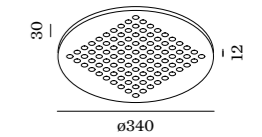

3.4

LED 20W | 220-240VAC | 50-60Hz
PCB 3-step | incl. PS | phase-cut dim
Corian® glacier white | aluminium

CE 1.46kg ± 960° IP20 (±0,3°)

3000K | >85CRI | 2371lm

136674W4