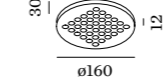

1.6

LED 9W | 220-240VAC | 50-60Hz
PCB3-step | incl. power supply
Corian® glacier white | aluminium

CE 0.52kg ± 960° IP20 (0,3°)