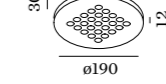

CE 0.52kg ± 960° IP20 (0,3°)

3000K | >85CRI | 977lm

136273W4

1.9

LED 8W | 220-240VAC | 50-60Hz
 PCB3-step | incl. power supply
 Corian® glacier white | aluminium

CE 0.63kg ± 960° IP20 (0,3°)

3000K | >85CRI | 783lm