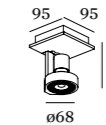

1.0 LED

LED 7/10W | 350-500mA | 18Vf
 COB3-step | excl. power supply
 aluminium powder coated

CE 0.43kg 960° IP20 (0,3+) A36°

- 45°/45°
- ☒ 145 10°
- ▨ 0-25

1.0 PAR16

PAR16 max. 50W | GU10
 220-240VAC | 50-60Hz
 aluminium powder coated

CE 0.41kg 960° IP20 (0,9)

- 45°/45°
- ☒ 145 13°
- ▨ 0-25

- 117161W_
- ▨ 117161S_
- ▨ 117161B_

- 117120W0
- ▨ 117120S0
- ▨ 117120B0

LIGHT COLOUR
 2700K | >90CRI | 420-590lm 3
 3000K | >90CRI | 470-640lm 5

ALWAYS USE
 power supply
 350mA | 10W 90213402
 500mA | 10W 90214403
 power supply phase-cut dim
 500mA | 15W 90224501

☒ 640x175