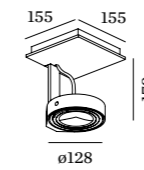

HIDE

1.0 LED111

LED 13W | 220-240V | 50-60Hz
AC-COB 3-step | phase-cut dim
aluminium powder coated

CE 0.93 kg □ 96° IP20 (0,3)

□ 45°/45°

☒ 215 ↻ 45°/45°

☒ 0-25