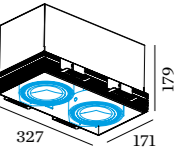

CE 0.73 kg □ 96° IP20 (0,9)

□ 45°/45°

☒ 215 ↻ 45°/45°

☒ 0-25

LIGHT COLOUR
2700K | >80CRI | 640lm **2**
3000K | >80CRI | 680lm **4**

ALWAYS USE
transformer
12V | 60W **90221902**
12V | 105W **90221903**

ALWAYS USE
recessed housing+plaster kit
one lamp | 171x171x179mm
steel powder coated

☒ 175x175

recessed housing+plaster kit
two lamps | 327x171x179mm
steel powder coated

☒ 331x175

recessed housing+plaster kit
three lamps | 482x171x179mm
steel powder coated

☒ 485x175

recessed housing+plaster kit
four lamps | 638x171x179mm
steel powder coated

☒ 640x175