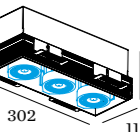

212x115

90012009

90012017

recessed housing+plaster kit
 two lamps | 208x111x117mm
 steel powder coated

212x115

90012010

90012018

recessed housing+plaster kit
 three lamps | 302x111x117mm
 steel powder coated

306x115

90012011

90012019

recessed housing+plaster kit
 four lamps | 398x111x117mm
 steel powder coated

402x115

90012012

90012020

HIDE