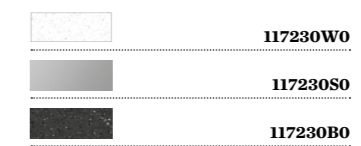

CE 0.73 kg □ 96° IP20 (0,9)

□ 45°/45°

☒ 215 ↻ 45°/45°

☒ 0-25

LIGHT COLOUR
2700K | >80CRI | 640lm **2**
3000K | >80CRI | 680lm **4**

ALWAYS USE
transformer
12V | 60W **90221902**
12V | 105W **90221903**

ALWAYS USE
recessed housing+plaster kit
one lamp | 171x171x179mm
steel powder coated