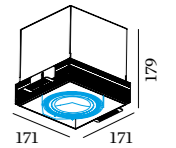

CE 0.73 kg □ 96° IP20 (0,9)

□ 45°/45°

☒ 215 ↻ 45°/45°

☒ 0-25

LIGHT COLOUR
2700K | >80CRI | 640lm **2**
3000K | >80CRI | 680lm **4**

ALWAYS USE
transformer
12V | 60W **90221902**
12V | 105W **90221903**

ALWAYS USE
recessed housing+plaster kit
one lamp | 171x171x179mm
steel powder coated

☒ 175x175

recessed housing+plaster kit
two lamps | 327x171x179mm
steel powder coated

☒ 331x175

recessed housing+plaster kit
three lamps | 482x171x179mm
steel powder coated

☒ 485x175

recessed housing+plaster kit
four lamps | 638x171x179mm
steel powder coated

☒ 640x175