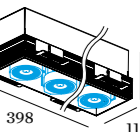

306x115

90012011

90012019

recessed housing+plaster kit
 four lamps | 398x111x117mm
 steel powder coated

402x115

90012012

90012020

HIDE