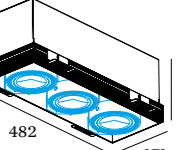

☒ 175x175

recessed housing+plaster kit
two lamps | 327x171x179mm
steel powder coated

☒ 331x175

recessed housing+plaster kit
three lamps | 482x171x179mm
steel powder coated

☒ 485x175

recessed housing+plaster kit
four lamps | 638x171x179mm
steel powder coated