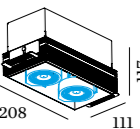

212x115

90012009

90012017

recessed housing+plaster kit
 two lamps | 208x111x117mm
 steel powder coated

212x115

90012010

90012018

recessed housing+plaster kit
 three lamps | 302x111x117mm
 steel powder coated

306x115

90012011

90012019

recessed housing+plaster kit
 four lamps | 398x111x117mm
 steel powder coated

402x115

90012012

90012020

HIDE