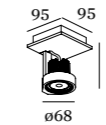

1.0 LED

LED 7/10W | 350-500mA | 18Vf
 COB3-step | excl. power supply
 aluminium powder coated

CE 0.43kg 960° IP20 (0,3+) A36°

- 45°/45°
- ☒ 145 10°
- ▨ 0-25

1.0 PAR16

PAR16 max. 50W | GU10
 220-240VAC | 50-60Hz
 aluminium powder coated

CE 0.41kg 960° IP20 (0,9)

- 45°/45°
- ☒ 145 13°
- ▨ 0-25

- 117161W_
- ▨ 117161S_
- ▨ 117161B_

- 117120W0
- ▨ 117120S0
- ▨ 117120B0

LIGHT COLOUR
 2700K | >90CRI | 420-590lm 3
 3000K | >90CRI | 470-640lm 5

ALWAYS USE
 power supply
 350mA | 10W 90213402
 500mA | 10W 90214403
 power supply phase-cut dim
 500mA | 15W 90224501