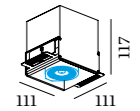

- 117161W_
- ▨ 117161S_
- ▨ 117161B_

- 117120W0
- ▨ 117120S0
- ▨ 117120B0

LIGHT COLOUR
2700K | >90CRI | 420-590lm 3
3000K | >90CRI | 470-640lm 5

ALWAYS USE
power supply
350mA | 10W 90213402
500mA | 10W 90214403
power supply phase-cut dim
500mA | 15W 90224501

OPTIONAL
PAR16 LED GU10 6W phase-cut dim
2700K 390lm 901228W2
3000K 410lm 901228W4
PAR16 LED GU10 7W ambient white dim
1800-3000K 901229S9

more power supplies on page 490

ALWAYS USE
recessed housing+plaster kit
one lamp | 111x111x117mm
steel powder coated

212x115