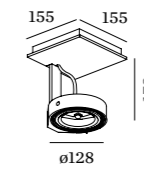

306x115

90012011

90012019

recessed housing+plaster kit
 four lamps | 398x111x117mm
 steel powder coated

402x115

90012012

90012020

HIDE

CE 0.73 kg □ 96° IP20 (0,9)

□ 45°/45°

☒ 215 ↻ 45°/45°

☒ 0-25

LIGHT COLOUR
2700K | >80CRI | 640lm **2**
3000K | >80CRI | 680lm **4**

ALWAYS USE
transformer
12V | 60W **90221902**
12V | 105W **90221903**

ALWAYS USE
recessed housing+plaster kit
one lamp | 171x171x179mm
steel powder coated