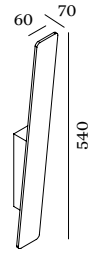

8 800 301-72-50
<http://lampshopping.ru>

INCH

1.5

LED 8W | 220-240VAC | 50-60Hz
 COB 2-step | incl. PS | phase-cut dim
 aluminium powder coated | brushed

CE 0.49kg ⊕ 960° IP20 (±0,3)

3000K | >80CRI | 480lm

	312164W4
	312164L4
	312164B4

2.6

LED 8W | 220-240VAC | 50-60Hz
 COB 2-step | incl. PS | phase-cut dim
 aluminium powder coated | brushed

CE 0.40kg ⊕ 960° IP20 (±0,3)

3000K | >80CRI | 480lm

	312264W4
	312264L4
	312264B4

5.4

LED 8W | 220-240VAC | 50-60Hz
 COB 2-step | incl. PS | phase-cut dim
 aluminium powder coated | brushed

CE 0.65kg ⊕ 960° IP20 (±0,3)

3000K | >80CRI | 480lm

	312364W4
	312364L4
	312364B4