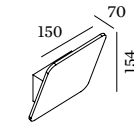

8 800 301-72-50
<http://lampshopping.ru>

INCH

1.5

LED 8W | 220-240VAC | 50-60Hz
 COB 2-step | incl. PS | phase-cut dim
 aluminium powder coated | brushed

CE 0.49kg ⊕ 960° IP20 (±0,3)

3000K | >80CRI | 480lm

	312164W4
	312164L4
	312164B4

2.6

LED 8W | 220-240VAC | 50-60Hz
 COB 2-step | incl. PS | phase-cut dim
 aluminium powder coated | brushed

CE 0.40kg ⊕ 960° IP20 (±0,3)

3000K | >80CRI | 480lm

	312264W4
	312264L4
	312264B4

5.4

LED 8W | 220-240VAC | 50-60Hz
 COB 2-step | incl. PS | phase-cut dim
 aluminium powder coated | brushed

CE 0.65kg ⊕ 960° IP20 (±0,3)

3000K | >80CRI | 480lm

	312364W4
	312364L4
	312364B4