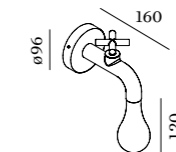

8 800 301-72-50
<http://lampshopping.ru>

LIGHTDROP

1.2

LED QT14 max. 40W | G9
220-240VAC | 50-60Hz
powder coated | chrome plated

CE 0.41kg \oplus 960° IP44 \approx 0.9 lm

1.8

LED QT14 max. 40W | G9
220-240VAC | 50-60Hz
powder coated | chrome plated

CE 0.64kg \oplus 960° IP44 \approx 0.9 lm

3071V0W0

3071V0C0

3072V0W0

3072V0C0