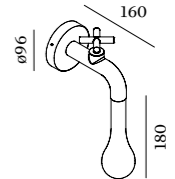

8 800 301-72-50
<http://lampshopping.ru>

LIGHTDROP

1.2

LED QT14 max. 40W | G9
220-240VAC | 50-60Hz
powder coated | chrome plated

CE 0.41kg \oplus 960° IP44 \approx 0.9 lm

1.8

LED QT14 max. 40W | G9
220-240VAC | 50-60Hz
powder coated | chrome plated

CE 0.64kg \oplus 960° IP44 \approx 0.9 lm

3071V0W0

3071V0C0

3072V0W0

3072V0C0