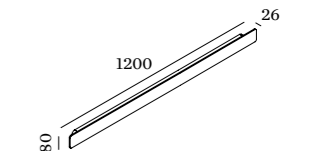

12.0

LED 25W | 220-240V | COB 3-step
50-60Hz | incl. PS | phase-cut dim
aluminium powder coated | brushed

CE 2.10kg ⊕ 960° IP20 ⚡ 0.3 Ⓢ

3000K | >80CRI | 920lm

	317374W4
	317374L4
	317374B4