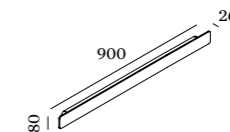

8 800 301-72-50
<http://lampshopping.ru>

MILES

2.0 CARRÉ

LED 8W | 100-240V | COB 3-step
 50-60Hz | incl. power supply
 aluminium powder coated | brushed

CE 0.57kg ⊕ 960° IP20 ⚡ 0.3 Ⓢ

3000K | >80CRI | 420lm

	317173W4
	317173L4
	317173B4

9.0

LED 18W | 220-240V | COB 3-step
 50-60Hz | incl. PS | phase-cut dim
 aluminium powder coated | brushed

CE 1.41kg ⊕ 960° IP20 ⚡ 0.3 Ⓢ

3000K | >80CRI | 690lm

	317274W4
	317274L4
	317274B4