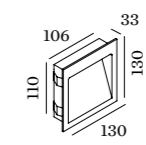

3000K | >80CRI | 180-300lm

709261W4
709261D4

ALWAYS USE
power supply IP66
350mA | 3W
700mA | 6W

90213101
90215202

OPTIONAL
recessed housing
plaster kit
concrete
housing

90012041
90012040

2.0

LED 2/4W | 350-700mA | 6Vf
PCB 3-step | excl. power supply
aluminium powder coated

CE 0.42kg 960° IP65 0.3

112x185
40
4-40