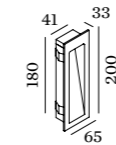

## 0.7

LED 1/2W | 350-700mA | 3Vf  
 PCB 3-step | excl. power supply  
 aluminium powder coated

CE 0.28kg 960° IP65 0.3

47x182  
 40  
 4-40

3000K | >80CRI | 90-150lm

709161W4  
 709161D4

**ALWAYS USE**  
 power supply IP66  
 350mA | 3W  
 700mA | 3W