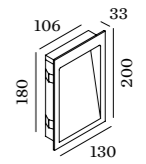

3000K | >80CRI | 180-300lm

709361W4
709361D4

ALWAYS USE
power supply IP66
350mA | 3W
700mA | 6W

90213101
90215202

OPTIONAL
recessed housing
plaster kit
concrete
housing

90012043
90012042