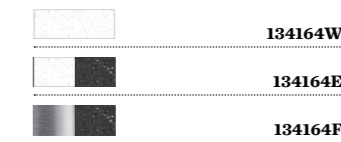

\updownarrow 35°/35°
 \curvearrowright 355°

1.0 PAR16

PAR16 max. 50W | GU10
 220-240VAC | 50-60Hz
 aluminium powder coated | brushed

CE 0.74kg \oplus 960° IP20 \approx 0,9 \oplus

\updownarrow 35°/35°
 \curvearrowright 355°

LIGHT COLOUR

| | |
|------------------------|----------|
| 2200K >80CRI 465lm | 1 |
| 2700K >90CRI 590lm | 3 |
| 3000K >90CRI 640lm | 5 |

OPTIONAL
 PAR16 LED GU10 6W phase-cut dim
 2700K 390lm **901228W2**
 3000K 410lm **901228W4**
 PAR16 LED GU10 7W ambient white dim
 1800-3000K **901229S9**