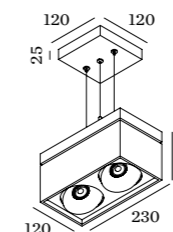

2.0 PAR16

2xPAR16 max. 50W | GU10
220-240VAC | 50-60Hz
aluminium powder coated | brushed

CE 1.52kg ⊕ 960° IP20 ⚡0,9 Ⓟ ⌈ 36°

↕ 35°/35°

↻ 355°