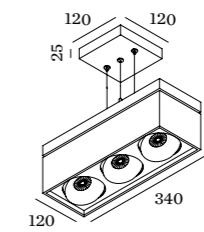

## 3.0 LED

3xLED 10W | 220-240VAC | 50-60Hz  
COB 3-step | incl. PS | phase-cut dim  
aluminium powder coated | brushed

CE 2.30kg ⊕ 960° IP20 ⚡0,3 Ⓟ ⌈ 36°

↕ 35°/35°

↻ 355°

- 139764W\_**
- 139764E\_**
- 139764F\_**