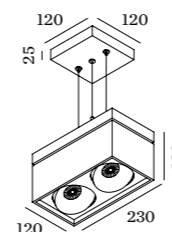

## 2.0 LED

2xLED 10W | 220-240VAC | 50-60Hz  
COB 3-step | incl. PS | phase-cut dim  
aluminium powder coated | brushed

CE 1.60kg ⊕ 960° IP20 ⚡0,3 Ⓟ ⌈ 36°

↕ 35°/35°

↻ 355°

- 139664W\_**
- 139664E\_**
- 139664F\_**