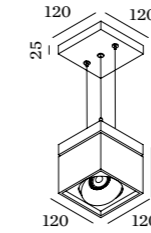

1.0 PAR16

PAR16 max. 50W | GU10
220-240VAC | 50-60Hz
aluminium powder coated | brushed

CE 0.80 kg ± 960° IP20 0,9 P

↕ 35°/35°

↻ 355°