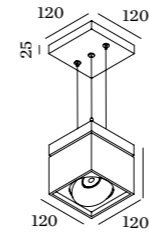

## 1.0 LED

LED 10W | 220-240VAC | 50-60Hz  
 COB 3-step | incl. PS | phase-cut dim  
 aluminium powder coated | brushed

CE 0.85 kg ± 960° IP20 0,3 P A 36°

↕ 35°/35°

↻ 355°