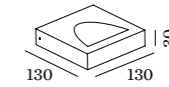

## 1.0

LED 8W | 220-240VAC | 50-60Hz  
 COB 2-step | incl. PS | phase-cut dim  
 aluminium powder coated | brushed

CE 1.02kg ⊕ 960° IP65 ⚡0.3⚡ Ⓛ