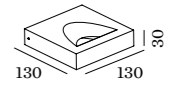

2.0

LED 8W | 220-240VAC | 50-60Hz
COB 2-step | incl. PS | phase-cut dim
aluminium powder coated | brushed

CE 0.87kg ⊕ 960° IP65 ⚡0.3⚡ Ⓛ