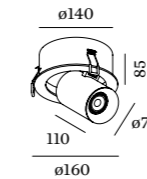

1.0 PAR16

PAR16 max. 50W | GU10
 220-240VAC | 50-60Hz
 aluminium | steel powder coated

CE 1.10kg | 960° IP20 | 0,9 |

145

85° 90

355° 4-25

	124161W_
	124161E_

	124120W0
	124120E0