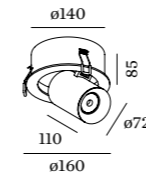

8 800 301-72-50
<http://lampshopping.ru>

SPYDER

1.0 LED

LED 7/10W | 350-500mA | 18Vf
 COB 3-step | excl. power supply
 aluminium | steel powder coated

CE 1.10kg | 960° IP20 | 0,3 | A36°

145

85° 90

355° 4-25

1.0 PAR16

PAR16 max. 50W | GU10
 220-240VAC | 50-60Hz
 aluminium | steel powder coated

CE 1.10kg | 960° IP20 | 0,9 |

145

85° 90

355° 4-25

	124161W_
	124161E_

	124120W0
	124120E0