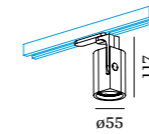

SQUBE on track

1.0 LED

LED 6W | 220-240VAC | 50-60Hz
COB 2-step | incl. power supply
aluminium powder coated

CE 0.29 kg $\oplus$ 960° IP20 $\approx$ 0,3 $\oplus$ A 36°