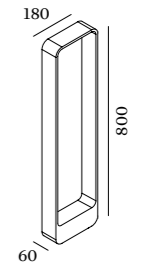

TAPE

4.0

LED 8W | 220-240VAC | 50-60Hz
 COB2-step | incl. PS | phase-cut dim
 aluminium powder coated

CE 1.92kg ⊕ 960° IP65 $\approx 0,3\text{m}$ Ⓟ

3000K | >80CRI | 480lm

	722274W4
	722274D4

6.0

LED 8W | 220-240VAC | 50-60Hz
 COB2-step | incl. PS | phase-cut dim
 aluminium powder coated

CE 2.6kg ⊕ 960° IP65 $\approx 0,3\text{m}$ Ⓟ

3000K | >80CRI | 480lm

	722374W4
	722374D4

8.0

LED 8W | 220-240VAC | 50-60Hz
 COB2-step | incl. PS | phase-cut dim
 aluminium powder coated

CE 3.1kg ⊕ 960° IP65 $\approx 0,3\text{m}$ Ⓟ