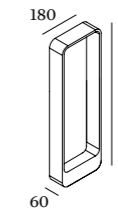

TAPE

4.0

LED 8W | 220-240VAC | 50-60Hz
 COB2-step | incl. PS | phase-cut dim
 aluminium powder coated

CE 1.92kg ⊕ 960° IP65 $\approx 0,3\text{m}$ Ⓟ

3000K | >80CRI | 480lm

	722274W4
	722274D4

6.0

LED 8W | 220-240VAC | 50-60Hz
 COB2-step | incl. PS | phase-cut dim
 aluminium powder coated

CE 2.6kg ⊕ 960° IP65 $\approx 0,3\text{m}$ Ⓟ

3000K | >80CRI | 480lm

	722374W4
	722374D4

8.0

LED 8W | 220-240VAC | 50-60Hz
 COB2-step | incl. PS | phase-cut dim
 aluminium powder coated

CE 3.1kg ⊕ 960° IP65 $\approx 0,3\text{m}$ Ⓟ